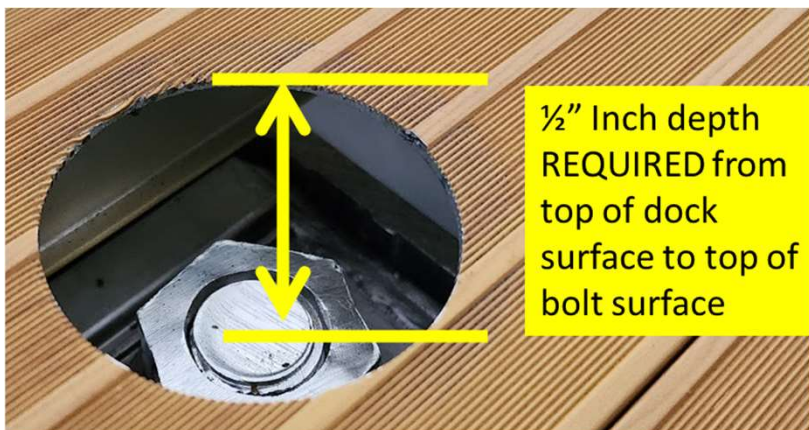

Lake Lite Inc.
100 Industrial Dr.
Avilla, IN 46710

Phone: 260-918-2758
E-mail: sales@lakelite.com
Web: www.lakelite.com