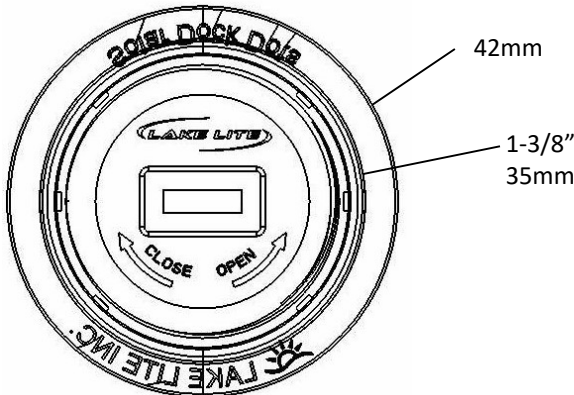

Solar Dot Lites for FLOE Docks

MODEL: LL-SFD

Dimensions = mm

Owner Registration Card

Please fill out and affix proper postage and return this owner registration card **within 10 days** to ensure that your new Solar Dock Dots is covered by the limited warranty.

Purchaser's Name _____

Address _____

State _____ Zip _____

Purchase Date: _____ Number of Lights: _____

Where Purchased (Store Name): _____

Model No. LL-SFD-X
UPC No. Varies On Different Models

Lake Lite Inc.
P.O. Box 414, Laotto, IN 46763

Lake Lite Inc. 1-Year Limited Warranty

The retailer warrants the Solar lights to be free from defects in workmanship and material present at time of shipment from the factory for a period of one year after the date of purchase by the original purchaser. We agree to correct such defects without charge or at our option replace with a comparable or superior model if the product is returned to the retailer. To obtain warranty service, you must present a copy of the receipt as proof of purchase. All costs of removing and reinstalling the product are your responsibility. Damage to any part such as by accident or misuse or improper installation or by affixing any accessories, is not covered by this warranty. There is no other express warranty. The retailer hereby disclaims all warranties, including but not limited to, those of merchantability and fitness for a particular purpose to the extent permitted by law. The duration of any implied warranty, which cannot be disclaimed, is limited to the time period as specified in the express warranty. Some states do not allow limitation on how long an implied warranty lasts, so the above limitation may not apply to you. The retailer shall not be liable for incidental, consequential, or special damages arising out of or in connection with product use or performance except as may otherwise be accorded by law. Some states do not allow the exclusion of incidental or consequential damage, so the above exclusion or limitation may apply to you. This warranty gives specific legal rights, and you may also have other rights, which vary from state to state. This warranty supersedes all prior warranties.

Lake Lite Inc.
100 Industrial Dr.
Avilla, IN 46710

Phone: 260-918-2758
E-mail: sales@lakelite.com
Web: www.lakelite.com