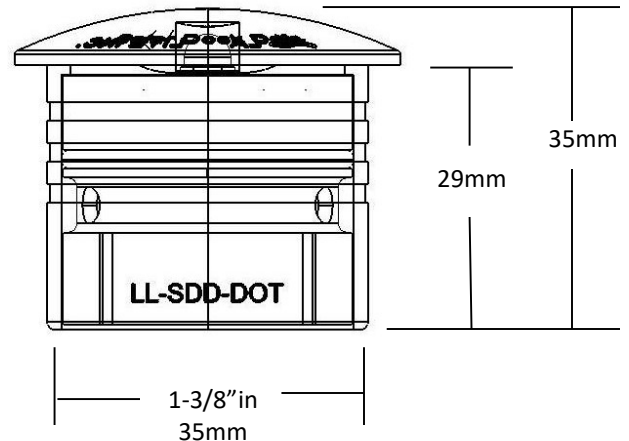

Solar Dot Lites for FLOE Docks

MODEL: LL-SFD

Dimensions = mm

Owner Registration Card

Please fill out and affix proper postage and return this owner registration card **within 10 days** to ensure that your new Solar Dock Dots is covered by the limited warranty.

Purchaser's Name _____

Address _____

State _____ Zip _____

Purchase Date: _____ Number of Lights: _____

Where Purchased (Store Name): _____

Model No. LL-SFD-X
UPC No. Varies On Different Models

Lake Lite Inc.
P.O. Box 414, Laotto, IN 46763

Lake Lite Inc. 1-Year Limited Warranty

The retailer warrants the Solar lights to be free from defects in workmanship and material present at time of shipment from the factory for a period of one year after the date of purchase by the original purchaser. We agree to correct such defects without charge or at our option replace with a comparable or superior model if the product is returned to the retailer. To obtain warranty service, you must present a copy of the receipt as proof of purchase. All costs of removing and reinstalling the product are your responsibility. Damage to any part such as by accident or misuse or improper installation or by affixing any accessories, is not covered by this warranty. There is no other express warranty. The retailer hereby disclaims all warranties, including but not limited to, those of merchantability and fitness for a particular purpose to the extent permitted by law. The duration of any implied warranty, which cannot be disclaimed, is limited to the time period as specified in the express warranty. Some states do not allow limitation on how long an implied warranty lasts, so the above limitation may not apply to you. The retailer shall not be liable for incidental, consequential, or special damages arising out of or in connection with product use or performance except as may otherwise be accorded by law. Some states do not allow the exclusion of incidental or consequential damage, so the above exclusion or limitation may apply to you. This warranty gives specific legal rights, and you may also have other rights, which vary from state to state. This warranty supersedes all prior warranties.

Lake Lite Inc.
100 Industrial Dr.
Avilla, IN 46710

Phone: 260-918-2758
E-mail: sales@lakelite.com
Web: www.lakelite.com