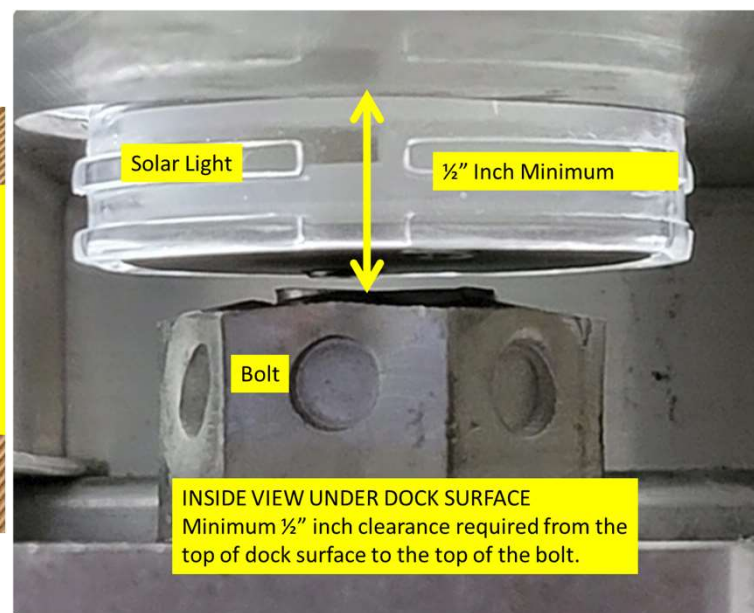

Lake Lite Inc.
100 Industrial Dr.
Avilla, IN 46710

Phone: 260-918-2758
E-mail: sales@lakelite.com
Web: www.lakelite.com